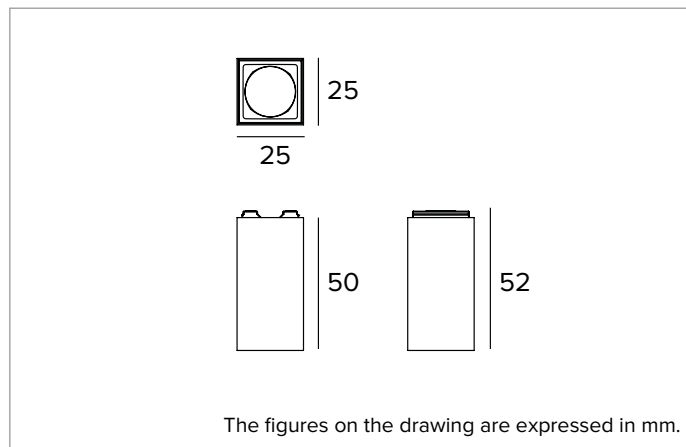

SOURCE

Hugh efficiency Ra90 LED Emitter.

Energy efficiency class: G

Nominal power: 2,1W

Nominal flux: 187lm

Colour rendering index: 90

Rf: 87.6

Rg: 103.9

CCT nominal: 2700K

SDCM: 2

Lifetime (L80/B10): >50000h tq +25°C

ILLUMINOTECHNICAL CHARACTERISTICS

The medium wide flood optical system has acrylic lenses and a black polycarbonate frame. The light is suitable for installation in work environments UGR<19 (EN12464-1).

Optic: LENS

Beam angles: MWFL

Optical efficiency: 72%

Fixture flux: 135lm

Luminous efficacy: 48lm/W

Photobiological safety: Compliant with RG1 low risk group

MECHANICAL CHARACTERISTICS

White painted die-cast aluminium body. Fixed light, 25x25mm.

Colour and finish: Plaster white

Dimensions: 25x25mm

Weight: 0.042Kg

Version: FIXED

Degree of protection: IP20

ELECTRICAL CHARACTERISTICS

Fixture Power: 3W

Power supply: 48Vdc

Insulation Class: CLASS 3

Class F: YES

Ambient temperature: 0°C / +25°C

INSTALLATION

Extremely rapid, versatile and simple mechanical and electrical coupling system using magnets which support the fixture on the Power Track and feed power inside the fixture on all versions.

NOTES

110-277Vac version available on request.

WARRANTY

5 years.

WARNING

Luminaire designed for disposal/recycling at end-of-life. Replaceable (LED only) light source by a professional. Replaceable control gear by a professional.

Due to the technological evolution of the electronic components, the data provided may be updated, and as such, confirmation must be requested during the order process.

Luminous flux and power supply have +/-10% tolerances with respect to the indicated value. tq +25°C (CIE 121).

We reserve the right to make technical changes.

Targetti Sankey S.r.l.
Via Pratese, 164
50145 Firenze - Italy
Tel: +39 055 37911
targetti.com
targetti@targetti.com

CCIAA Firenze
Share Capital:
€ 500.000,00
VAT N. (IT):
01537660480
R.E.A.: FI-275656

TARGETTI